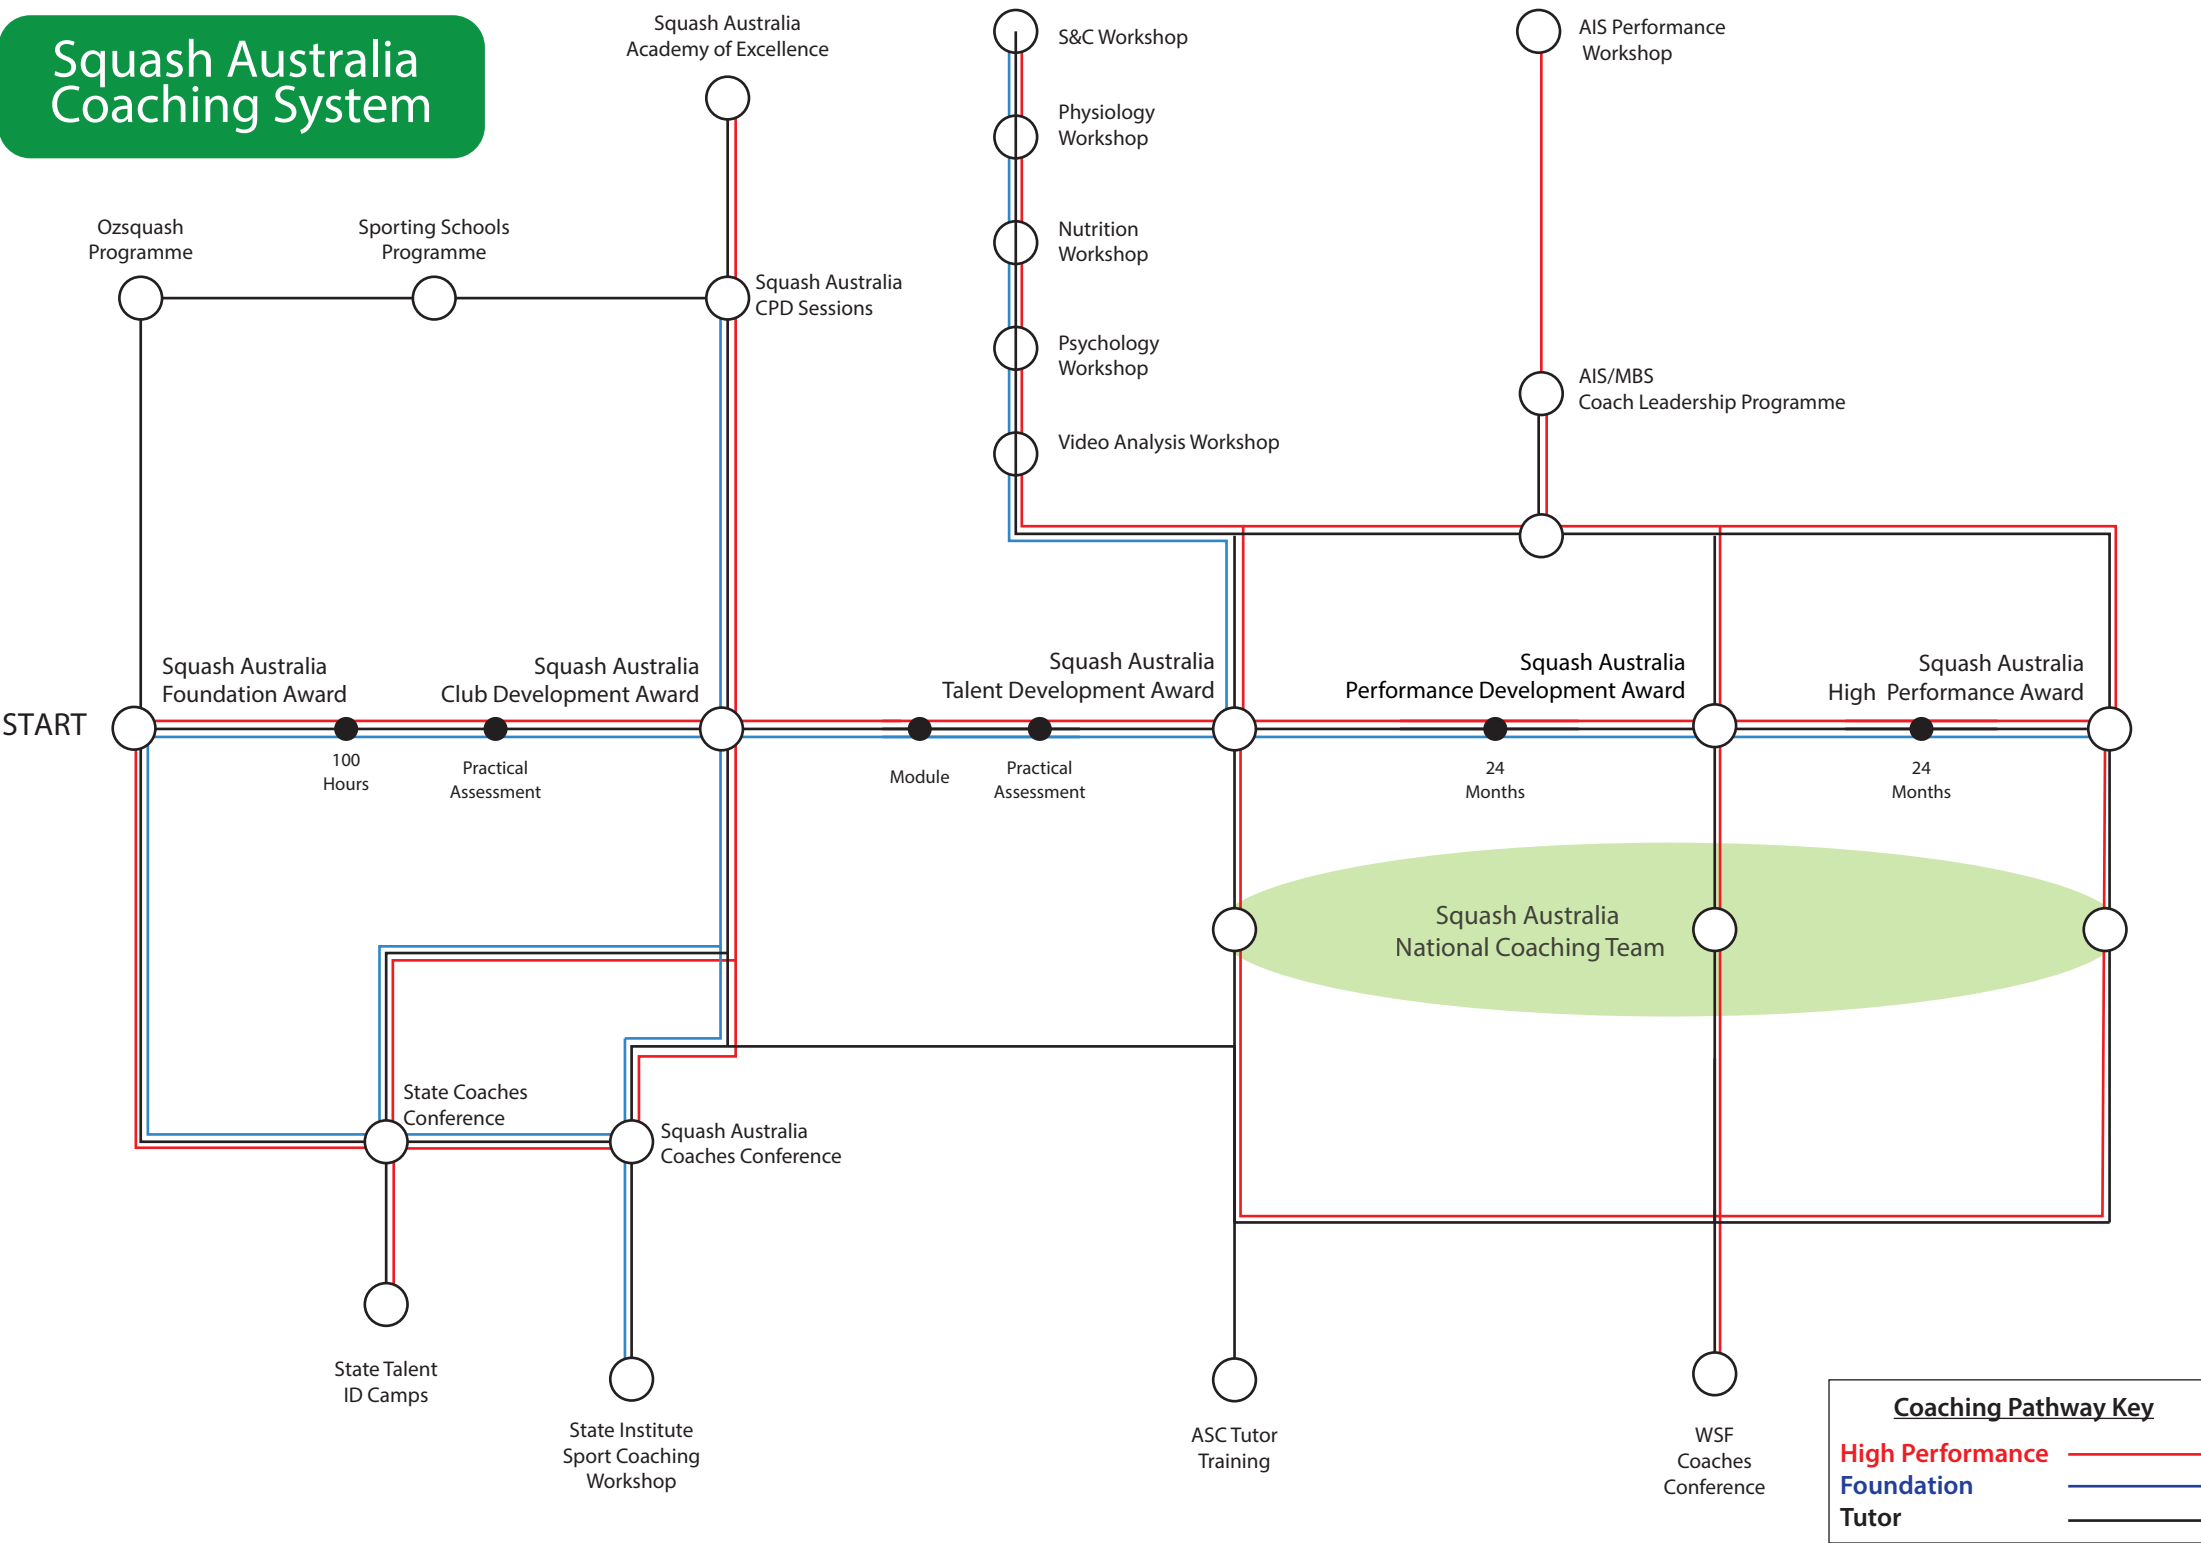

# Squash Australia Coaching System

**Coaching Pathway Key**

- High Performance —
- Foundation —
- Tutor —