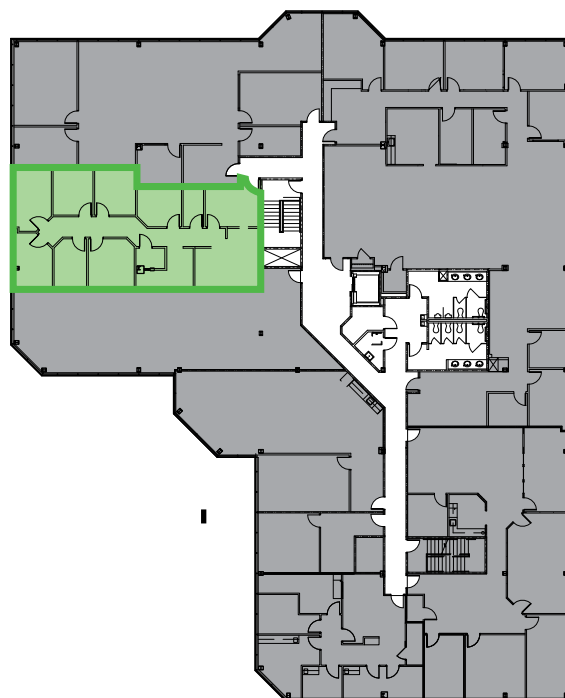

North Park I Third Floor

For additional information, please contact:

Doug Cook
+1 919 439 5158
doug.cook@cushwake.com

Ben Litke
+1 919 439 5145
ben.litke@cushwake.com