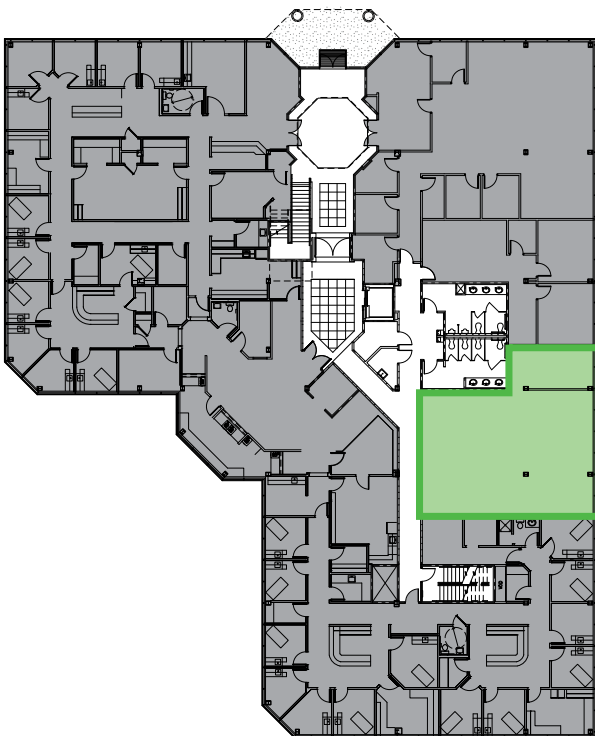

## North Park I Second Floor

Suite 220  
1,626 SF

Suite 310  
1,941 SF