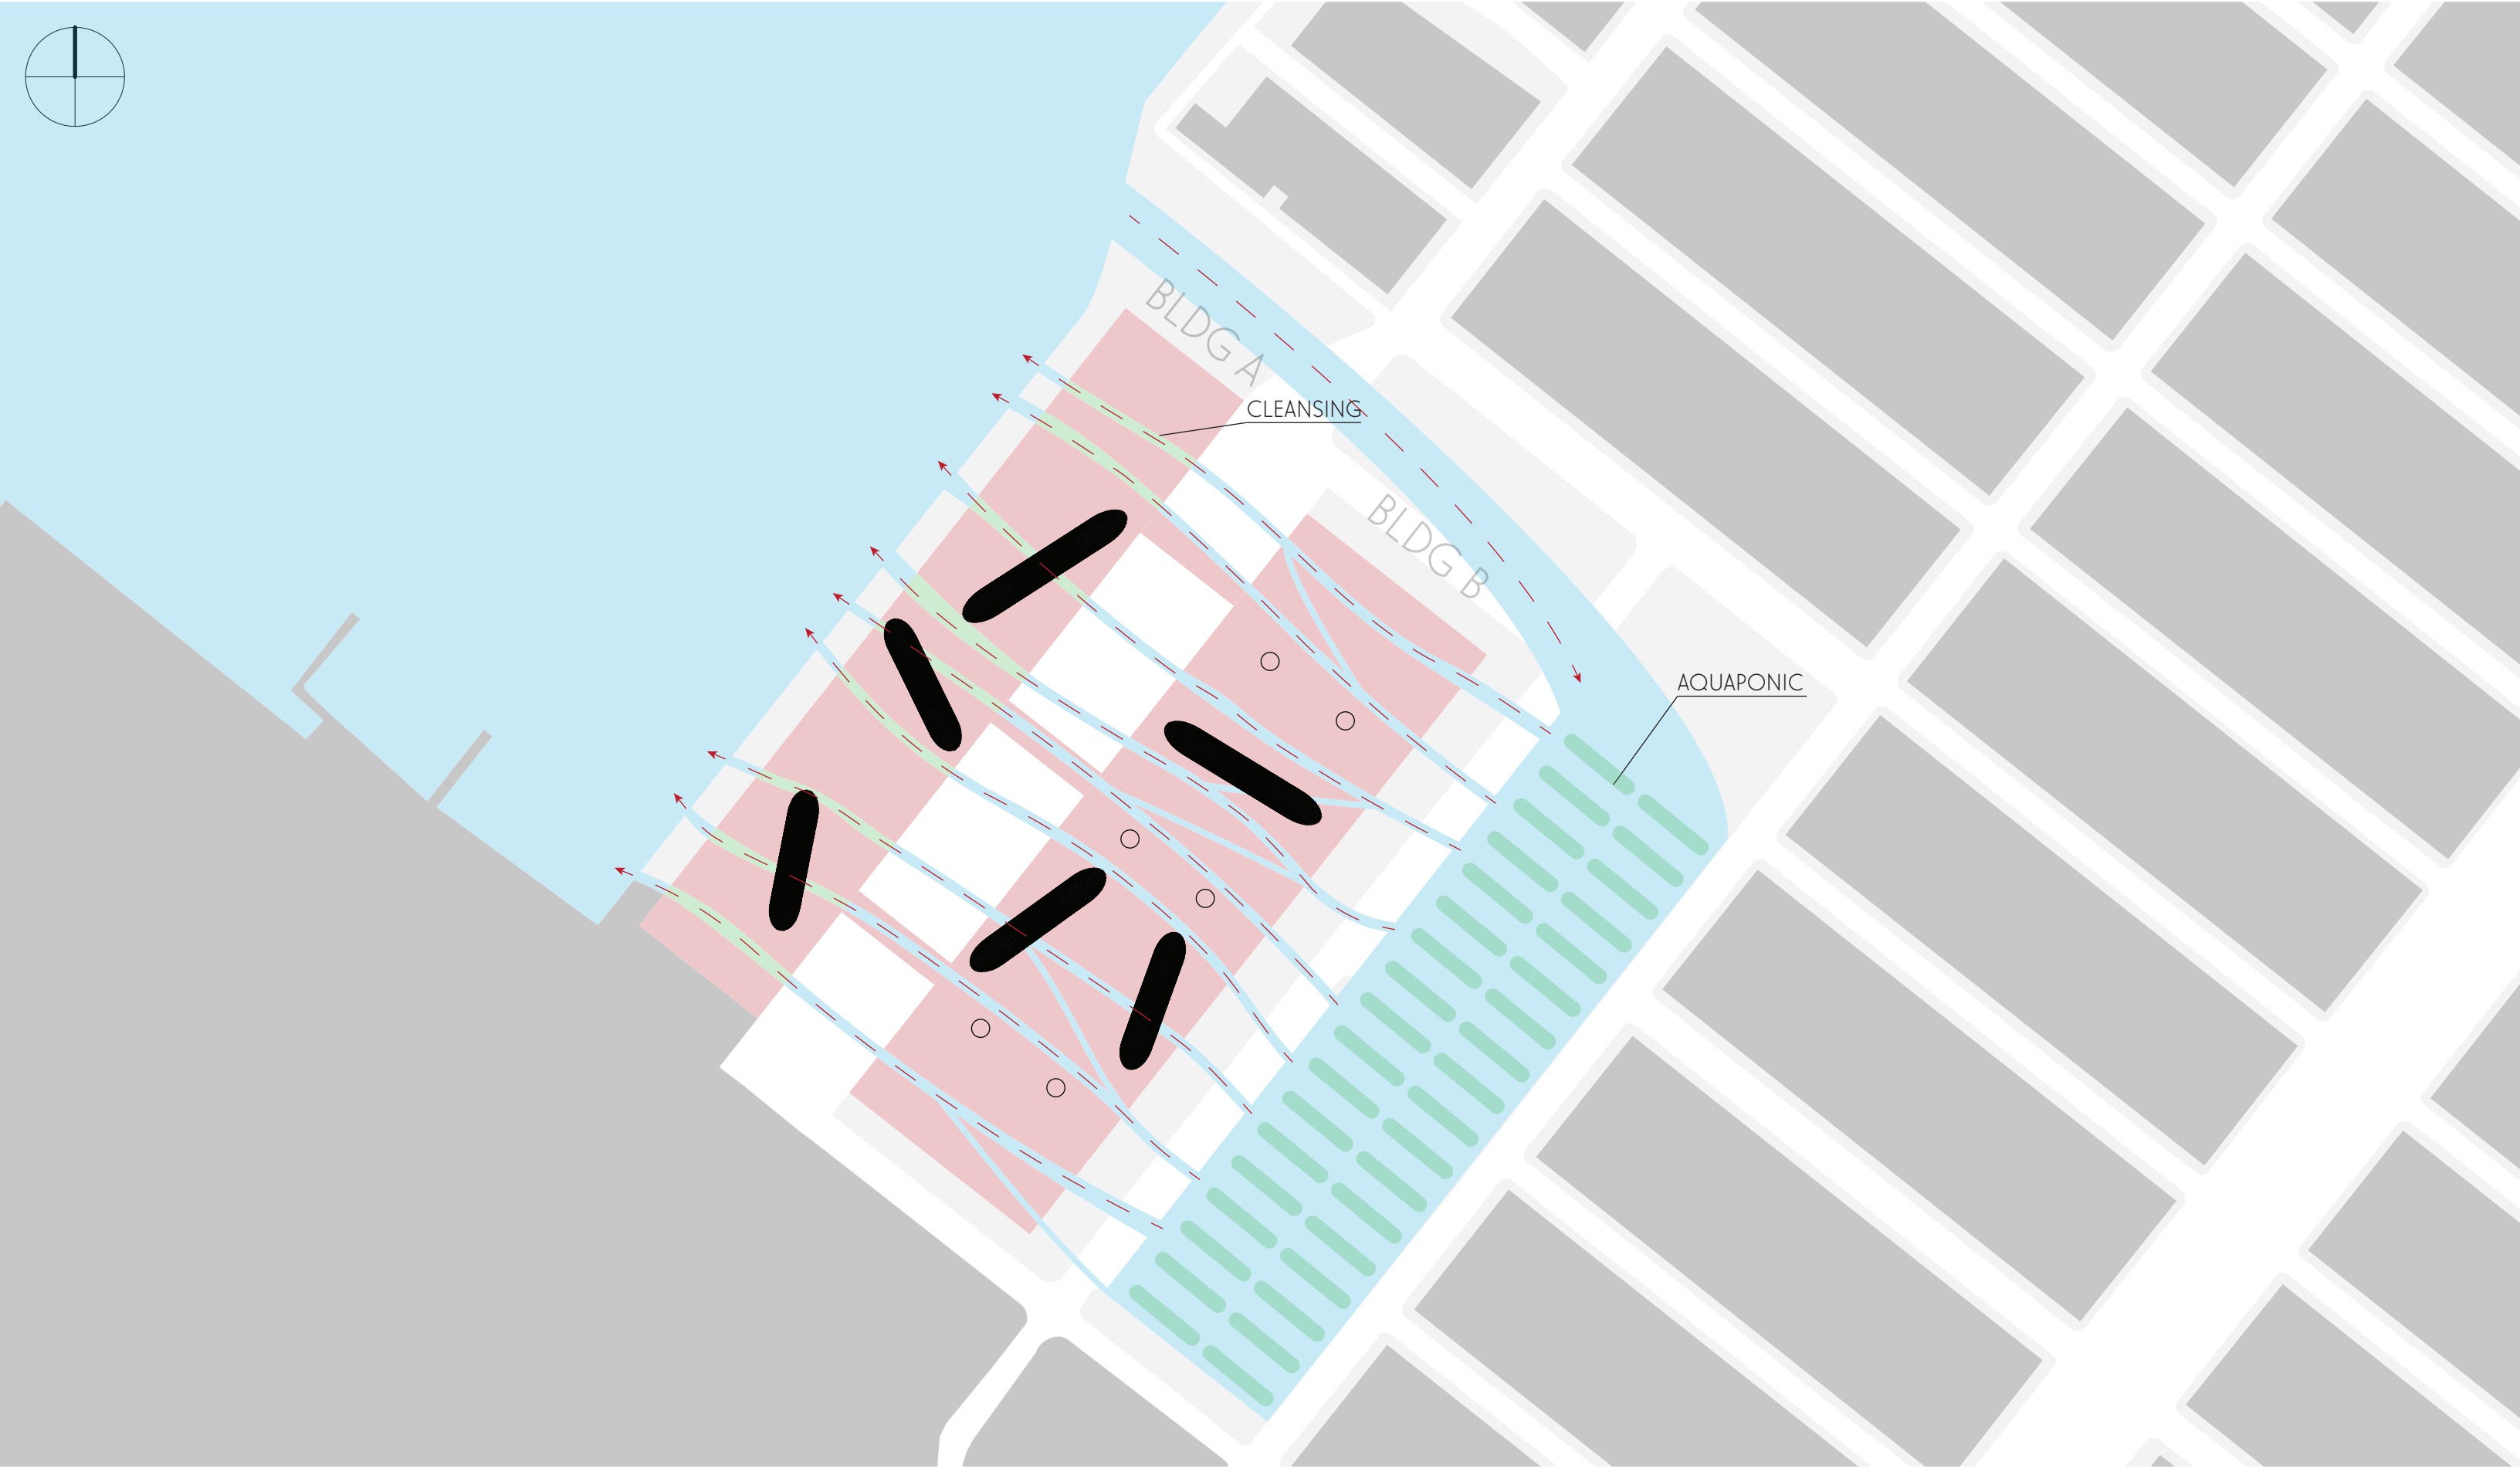

Rushdan Majumder
Light, Fish, Local

MANUFACTURING

LOCAL

CANALS

AQUAPONIC FARM CYCLE

FISH WASTE

WASTE TO FERTILIZER

FILTERED WATER

TOMATO

SITE SECTION

BUILDING

CANALS

LIGHT COLUMN

SECTION CUT

LIGHT COLUMN + CANALS

COLUMN + CANAL