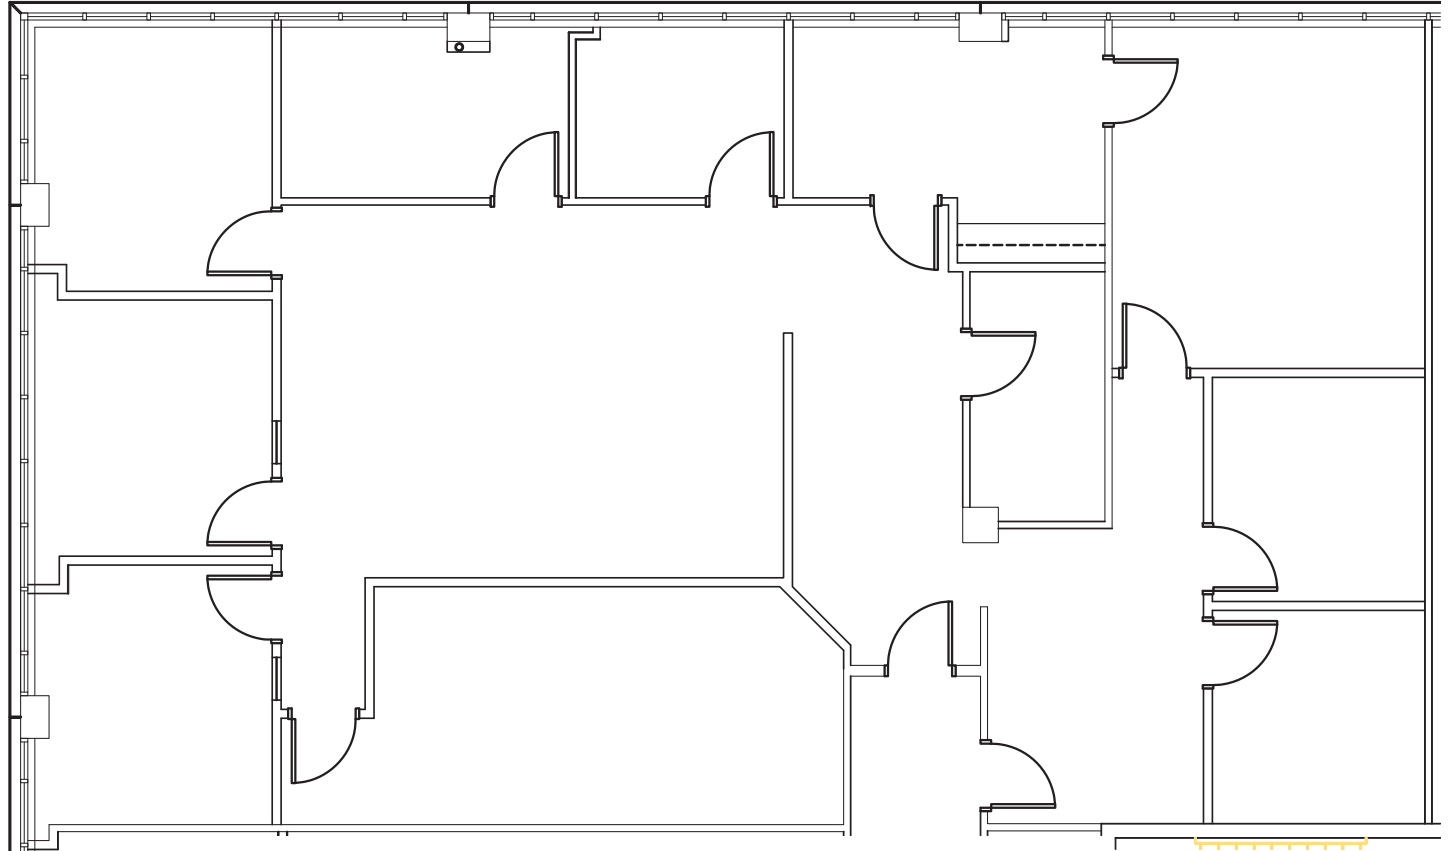

WATERFORD IVY

5805 WATERFORD

5805 BLUE LAGOON DR
MIAMI, FL 33126

MAGGIE KURTZ

Senior Vice President
+1 305.381.6482
maggie.kurtz@cbre.com

KEVIN GONZALEZ

Associate
+1 305.428.6333
kevin.gonzalez@cbre.com

SUITE 280 - 2,828 RSF