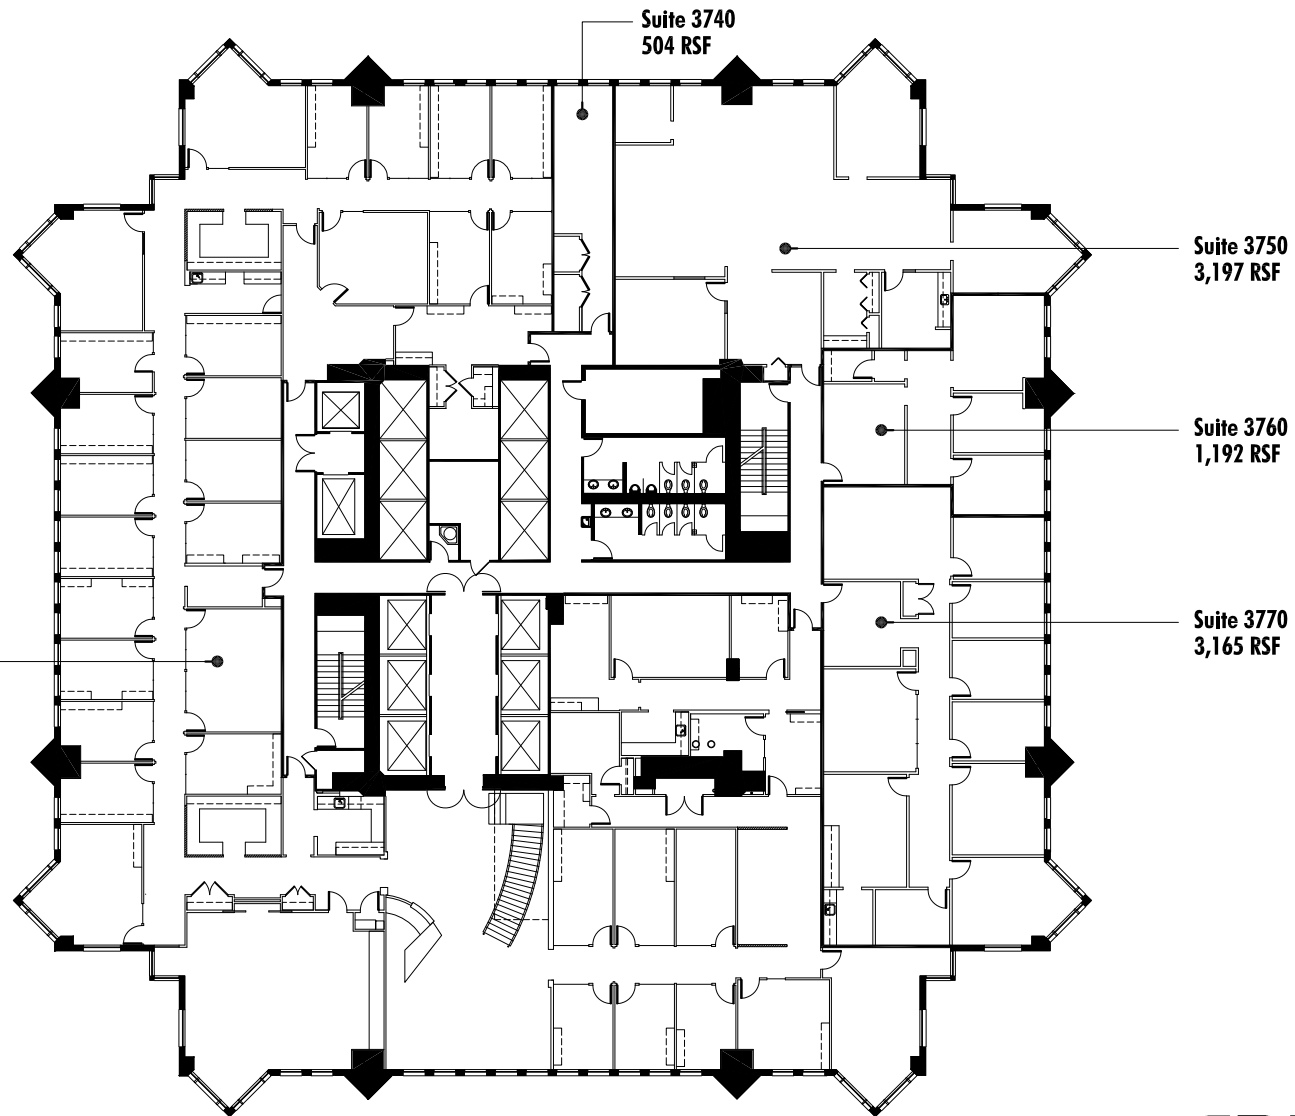

Suite 3730
15,645 RSF

Suite 3740
504 RSF

Suite 3750
3,197 RSF

Suite 3760
1,192 RSF

Suite 3770
3,165 RSF

0 5 10 20

CBRE

Elliott Grand 404.923.1306
Nicole Goldsmith 404.923.1254
Jeff Keppen 404.504.7923

Bank of America Plaza • 37th Floor • 23,703 RSF

Available Suite